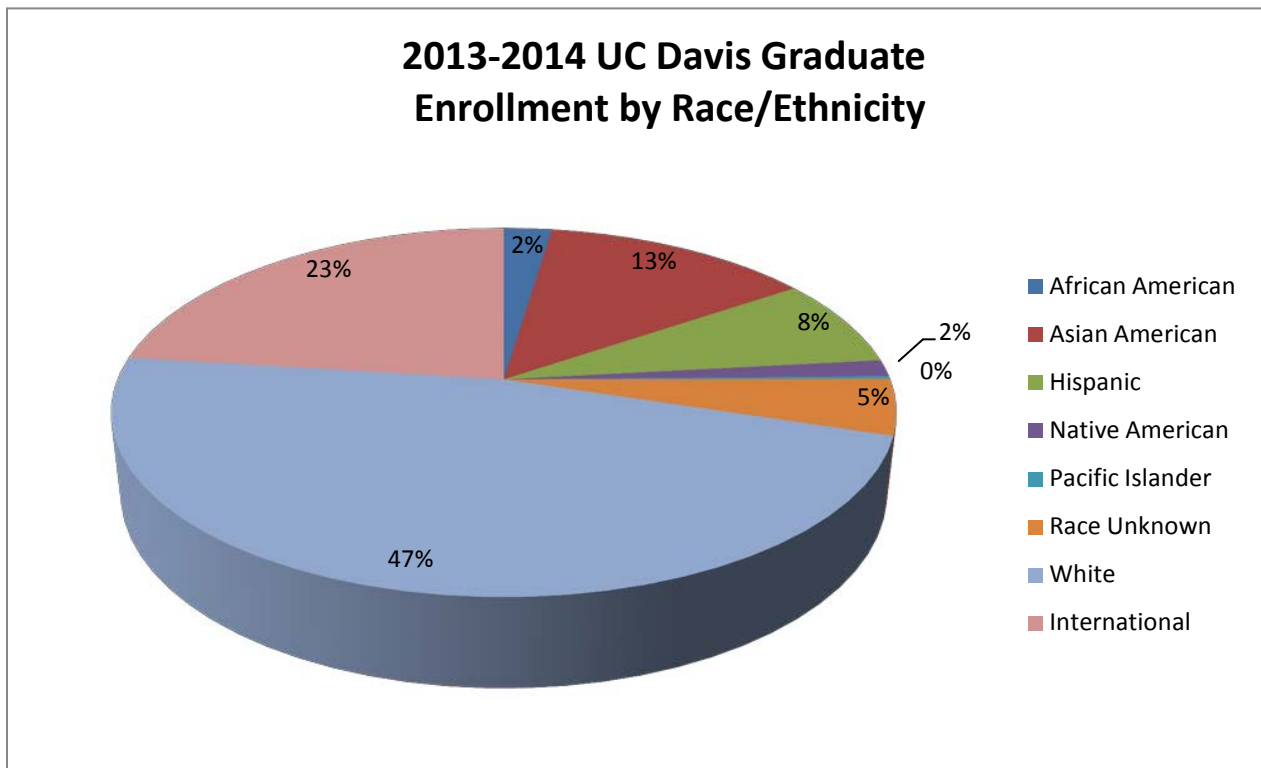

## UC Davis Graduate Student Enrollment

UC Davis is a Research I University that welcomes undergraduate and graduate students from a wide variety of personal backgrounds. Across the nation there exist fewer students from historically underserved communities who advance through bachelor's degrees to the pursuit of graduate degrees. UC Davis' Office of Graduate Studies seeks to identify bright, talented, and prepared students from all backgrounds to apply to our 90+ graduate programs. We proactively attend conferences, offer workshops, and connect with partners to attract talented prospective graduate students from underrepresented communities. We invite all students to consider pursuing graduate school degrees and join a growing number of students from diverse backgrounds.

UC Davis Total Graduate Student Enrollment<sup>i</sup>, Fall 2012 and 2013

<b>Ethnicity</b>	<b>Fall 2012</b>	<b>Fall 2013</b>
African American	103	113
Asian American	607	633
Hispanic	367	373
Native American	72	70
Pacific Islander	16	12
Race Unknown	279	235
White	2245	2268
<b>Total Domestic Enrollment</b>	<b>3689</b>	<b>3704</b>
International	976	1108
<b>Total</b>	<b>4665</b>	<b>4812</b>